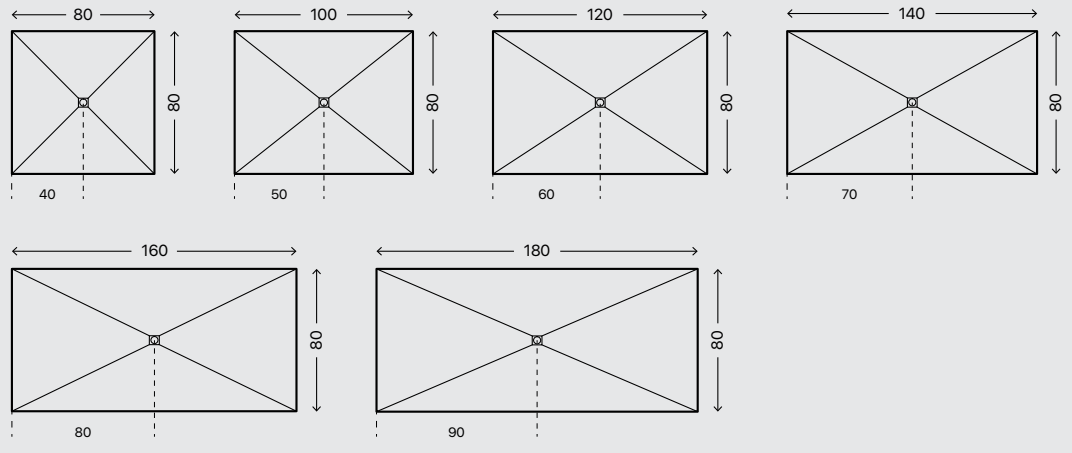

It is available in white, its effect is soft and velvety and amplifies the feeling of relaxation.

The shower trays have gelcoat protection, are non-slip and non-absorbent.

Caratteristiche

Features

SP. 3 cm

P.70 x L.90 - 100 - 120 - 140 - 160 - 180

SP. 3 cm

P.80 x L.80 - 100 - 120 - 140 - 160 - 180

Aqua Silk

SP. 3 cm

P.90 x L.90 - 120 - 140 - 160 - 180

PILETTA DI SCARICO PIATTO DOCCIA / SHOWER TRAY DRAIN

Soluzioni possibili

CODICE CODE	MISURA SIZE (LxH) cm	SPESSORE THICKNESS cm	PESO WEIGHT Kg	PREZZO PRICE
193.10.710	70x100	3	28	
193.10.712	70x120	3	33	
193.10.714	70x140	3	39	
193.10.716*	70x160	3	44	
193.10.718*	70x180	3	50	
193.10.790	70x90	3	25	
193.10.810	80x100	3	31	
193.10.812	80x120	3	33	
193.10.814	80x140	3	44	
193.10.816*	80x160	3	50	
193.10.818*	80x180	3	56	
193.10.080	80x80	3	25	
193.10.912	90x120	3	42	
193.10.914	90x140	3	49	
193.10.916*	90x160	3	56	
193.10.918*	90x180	3	63	
193.10.090	90x90	3	31	