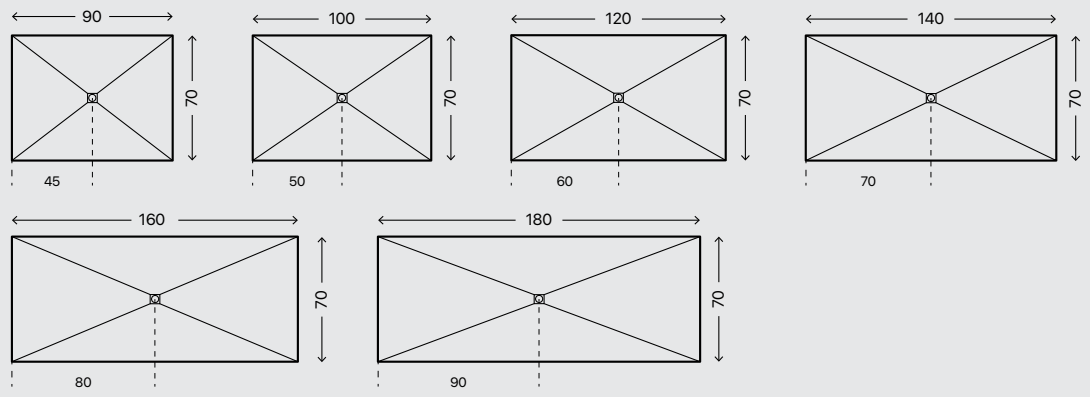

It is available in white, its effect is soft and velvety and amplifies the feeling of relaxation.

The shower trays have gelcoat protection, are non-slip and non-absorbent.

Caratteristiche

Features

SP. 3 cm

P.70 x L.90 - 100 - 120 - 140 - 160 - 180

SP. 3 cm

P.80 x L.80 - 100 - 120 - 140 - 160 - 180

Aqua Silk

SP. 3 cm

P.90 x L.90 - 120 - 140 - 160 - 180

PILETTA DI SCARICO PIATTO DOCCIA / SHOWER TRAY DRAIN

Soluzioni possibili

CODICE CODE	MISURA SIZE (LxH) cm	SPESSORE THICKNESS cm	PESO WEIGHT Kg	PREZZO PRICE
193.10.710	70x100	3	28	
193.10.712	70x120	3	33	
193.10.714	70x140	3	39	
193.10.716*	70x160	3	44	
193.10.718*	70x180	3	50	
193.10.790	70x90	3	25	
193.10.810	80x100	3	31	
193.10.812	80x120	3	33	
193.10.814	80x140	3	44	
193.10.816*	80x160	3	50	
193.10.818*	80x180	3	56	
193.10.080	80x80	3	25	
193.10.912	90x120	3	42	
193.10.914	90x140	3	49	
193.10.916*	90x160	3	56	
193.10.918*	90x180	3	63	
193.10.090	90x90	3	31	