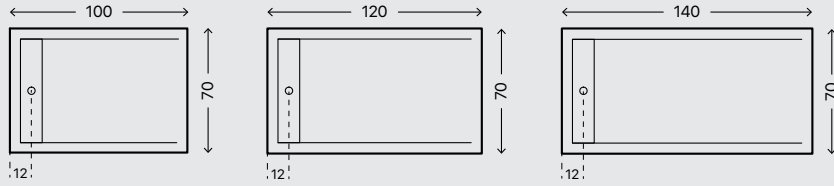

**P.70 / 80 / 90**  
**STONE**  
**White**

Edge is the brand new line of shower trays from the Weiss-Stern collection. It comes standard with a materic drain cover that is as long as the entire depth of the shower tray, as an option you can have the stainless steel grate, the same length as the materic drain cover, which on one side is satin and on the other the same color of the shower tray.

Caratteristiche

Features

SP. 3 cm

P.70 x L.100 - 120 - 140

SP. 3 cm

P.80 x L.100 - 120 - 140 - 160 - 180

# Edge

SP. 3 cm

P.90 x L.120 - 140

**PILETTA DI SCARICO PIATTO DOCCIA / SHOWER TRAY DRAIN**

Soluzioni possibili

Possible solutions