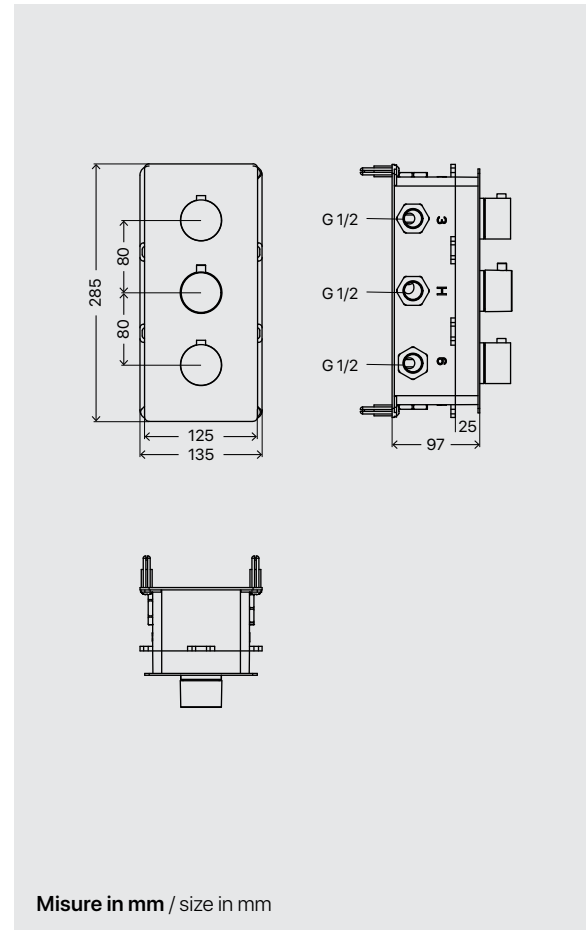

Miscelatore termostatico ad incasso a 2 vie, con placca bianca e nera, doccetta e supporto in ottone, flessibile pvc 150 cm.

Thermostatic mixer with 2 diverters, brass holder and handshower, 150 cm pvc shower hose.

Thermostatic mixer with 2-3 way diverters, mirror stainless steel plate, brass holder and handshower, 150 cm pvc shower hose.

CODICE / CODE

653.02.003

PREZZO / PRICE

Mix termostatico

● ○

Ottone
Brass

Miscelatore termostatico con deviatore
incassato, a 2-3 vie.

I-box concealed faucet, thermostatic mixer with
diverter, 2-3 functions available.

CODICE / CODE

653.05.003

PREZZO / PRICE

Mix termostatico

● ○

Ottone
Brass

Misure in mm / size in mm