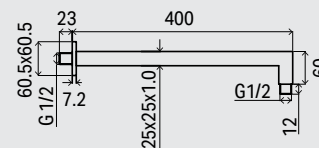

**Braccio doccia quadro ad incasso in ottone cromato, attacco 1/2" mm.**

Recessed chrome square brass shower arm, with 1/2" mm connection.

CODICE CODE	PREZZO PRICE
----------------	-----------------

**659.20.605**

**Braccio doccia tondo ad incasso in ottone cromato, attacco 1/2" mm.**

Recessed chrome round brass shower arm, with 1/2" mm connection.

CODICE CODE	PREZZO PRICE
----------------	-----------------

**659.20.609**

**Braccio doccia flat quadro ad incasso in ottone cromato, attacco 1/2" mm.**

Recessed chrome square brass flat shower arm, with 1/2" mm connection.

CODICE CODE	PREZZO PRICE
----------------	-----------------

**659.20.602**

**Braccio doccia flat tondo ad incasso in ottone cromato, attacco 1/2" mm.**

Recessed chrome round brass flat shower arm, with 1/2" mm connection.

CODICE CODE	PREZZO PRICE
----------------	-----------------