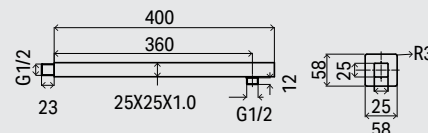

**Braccio doccia quadro ad incasso in ottone cromato, attacco 1/2" mm.**

Recessed chrome square brass shower arm, with 1/2" mm connection.

CODICE CODE	PREZZO PRICE
----------------	-----------------

**659.20.605**

**Braccio doccia tondo ad incasso in ottone cromato, attacco 1/2" mm.**

Recessed chrome round brass shower arm, with 1/2" mm connection.

CODICE CODE	PREZZO PRICE
----------------	-----------------

**659.20.609**

**Braccio doccia flat quadro ad incasso in ottone cromato, attacco 1/2" mm.**

Recessed chrome square brass flat shower arm, with 1/2" mm connection.

CODICE CODE	PREZZO PRICE
----------------	-----------------

**659.20.602**

**Braccio doccia flat tondo ad incasso in ottone cromato, attacco 1/2" mm.**

Recessed chrome round brass flat shower arm, with 1/2" mm connection.

CODICE CODE	PREZZO PRICE
----------------	-----------------