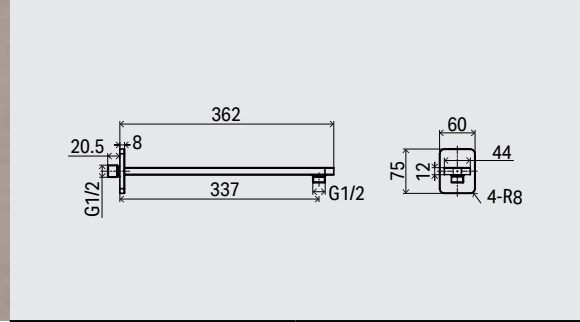

**Braccio doccia flat quadro ad incasso in ottone cromato, attacco 1/2" mm.**

Recessed chrome square brass flat shower arm, with 1/2" mm connection.

CODICE CODE	PREZZO PRICE
----------------	-----------------

**659.20.603**

Misure in mm / size in mm

## Shower arms

**Braccio doccia flat rettangolare ad incasso in ottone cromato, attacco 1/2" mm.**

Recessed chrome rectangular brass flat shower arm, with 1/2" mm connection.

CODICE CODE	PREZZO PRICE
<b>659.20.610</b>	

**Braccio doccia quadro ad incasso in ottone verniciato, attacco 1/2" mm.**

Recessed varnished square shower arm, with 1/2" mm connection.

CODICE CODE	PREZZO PRICE
<b>658.20.601</b>	

**Braccio doccia tondo ad incasso in ottone verniciato, attacco 1/2" mm.**