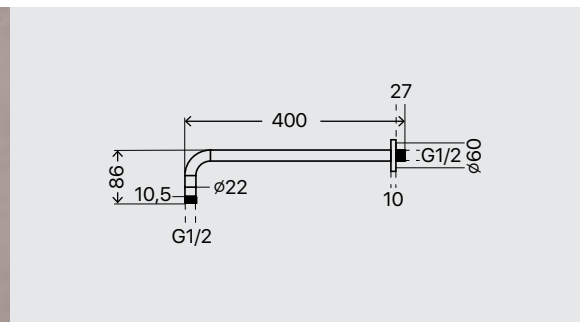

**Braccio doccia flat quadro ad incasso in ottone cromato, attacco 1/2" mm.**

Recessed chrome square brass flat shower arm, with 1/2" mm connection.

CODICE CODE	PREZZO PRICE
----------------	-----------------

## Shower arms

**Braccio doccia flat rettangolare ad incasso in ottone cromato, attacco 1/2" mm.**

Recessed chrome rectangular brass flat shower arm, with 1/2" mm connection.

CODICE CODE	PREZZO PRICE
<b>659.20.610</b>	

**Braccio doccia quadro ad incasso in ottone verniciato, attacco 1/2" mm.**

Recessed varnished square shower arm, with 1/2" mm connection.

CODICE CODE	PREZZO PRICE
<b>658.20.601</b>	

**Braccio doccia tondo ad incasso in ottone verniciato, attacco 1/2" mm.**

Recessed varnished round shower arm, with 1/2" mm connection.

CODICE CODE	PREZZO PRICE
<b>658.20.600</b>	

Misure in mm / size in mm

COMPLEMENTI DOCCIA