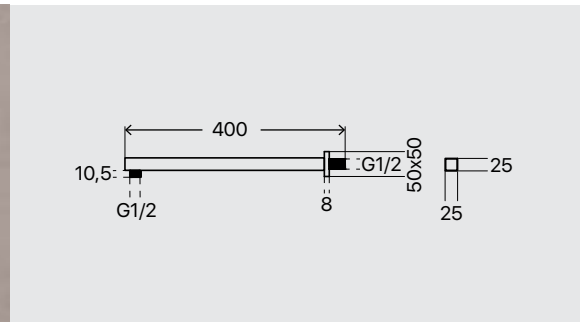

**Braccio doccia quadro ad incasso in ottone cromato, attacco 1/2" mm.**

Recessed chrome square brass shower arm, with 1/2" mm connection.

CODICE CODE	PREZZO PRICE
----------------	-----------------

**659.20.605**

**Braccio doccia flat quadro ad incasso in ottone cromato, attacco 1/2" mm.**

Recessed chrome square brass flat shower arm, with 1/2" mm connection.

CODICE CODE	PREZZO PRICE
----------------	-----------------

## Shower arms

**Braccio doccia flat rettangolare ad incasso in ottone cromato, attacco 1/2" mm.**

Recessed chrome rectangular brass flat shower arm, with 1/2" mm connection.

CODICE CODE	PREZZO PRICE
<b>659.20.610</b>	

**Braccio doccia quadro ad incasso in ottone verniciato, attacco 1/2" mm.**

Recessed varnished square shower arm, with 1/2" mm connection.

CODICE CODE	PREZZO PRICE
<b>658.20.601</b>	

**Braccio doccia tondo ad incasso in ottone verniciato, attacco 1/2" mm.**