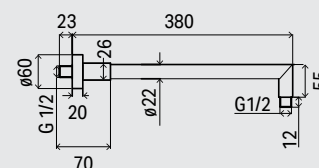

**Braccio doccia quadro ad incasso in ottone cromato, attacco 1/2" mm.**

Recessed chrome square brass shower arm, with 1/2" mm connection.

CODICE CODE	PREZZO PRICE
----------------	-----------------

**659.20.605**

**Braccio doccia tondo ad incasso in ottone cromato, attacco 1/2" mm.**

Recessed chrome round brass shower arm, with 1/2" mm connection.

CODICE CODE	PREZZO PRICE
----------------	-----------------

**659.20.609**

**Braccio doccia flat quadro ad incasso in ottone cromato, attacco 1/2" mm.**

Recessed chrome square brass flat shower arm, with 1/2" mm connection.

CODICE CODE	PREZZO PRICE
----------------	-----------------

**659.20.602**

**Braccio doccia flat tondo ad incasso in ottone cromato, attacco 1/2" mm.**

Recessed chrome round brass flat shower arm, with 1/2" mm connection.

CODICE CODE	PREZZO PRICE
----------------	-----------------