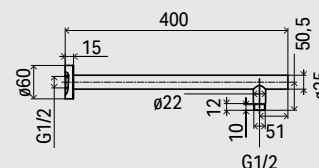

**Braccio doccia quadro ad incasso in ottone cromato, attacco 1/2" mm.**

Recessed chrome square brass shower arm, with 1/2" mm connection.

CODICE CODE	PREZZO PRICE
----------------	-----------------

**659.20.605**

**Braccio doccia flat quadro ad incasso in ottone cromato, attacco 1/2" mm.**

Recessed chrome square brass flat shower arm, with 1/2" mm connection.

CODICE CODE	PREZZO PRICE
----------------	-----------------

**659.20.602**

**Braccio doccia flat tondo ad incasso in ottone cromato, attacco 1/2" mm.**

Recessed chrome round brass flat shower arm, with 1/2" mm connection.

CODICE CODE	PREZZO PRICE
----------------	-----------------

## Shower arms

**Braccio doccia flat rettangolare ad incasso in ottone cromato, attacco 1/2" mm.**

Recessed chrome rectangular brass flat shower arm, with 1/2" mm connection.

CODICE CODE	PREZZO PRICE
<b>659.20.610</b>	