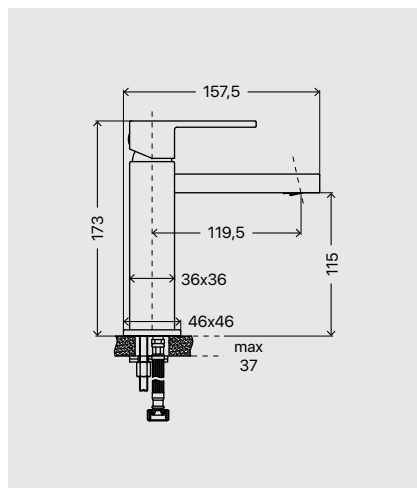

Piletta di scarico click-clack cromata.

Chrome clack-click pop up waste.

CODICE / CODE

350.10.000

PREZZO / PRICE