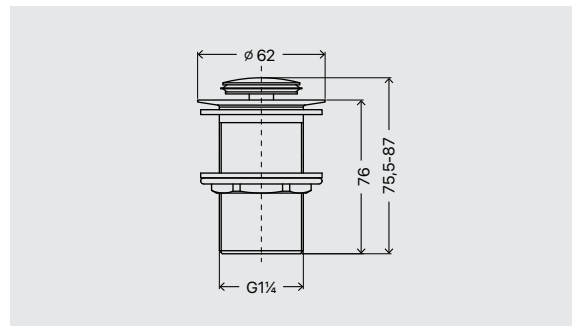

Piletta di scarico click-clack cromata.

Chrome clack-click pop up waste.

CODICE / CODE

350.10.000

PREZZO / PRICE