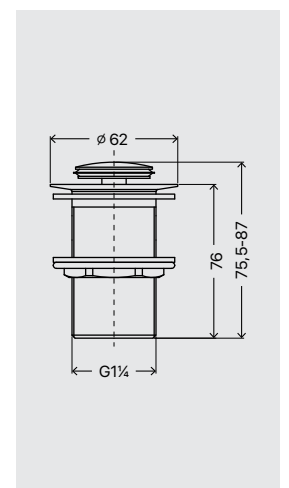

I miscelatori lavabo, lavabo alto, lavabo a parete e bidet Perla sono forniti senza piletta di scarico. La piletta click-clack è acquistabile separatamente.

Perla washbasin, high washbasin, wall mounted sink and bidet mixers are supplied without pop up waste. Click-Clack pop up waste is purchasable separately.

Perla

Lavabo
Washbasin

Piletta
Pop up waste