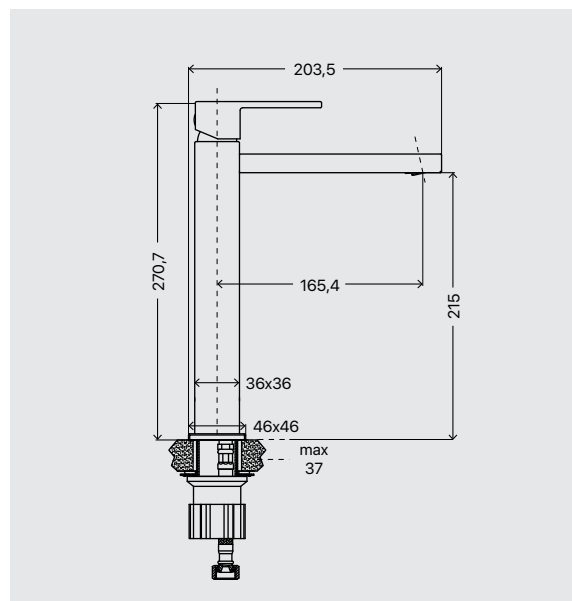

Perla series is available with ceramic disc cartridge size Ø 25 mm for basin, high basin, bidet and kitchen mixers and Ø 35 mm for built-in basin, shower and bath mixers.

Washbasin, high basin, bidet and sink mixers are supplied with stainless steel and rubber flexible hose connection M10xF3/8 of 35 cm. length (TÜV) and are equipped with chrome O-ring base. The brass pop-up waste is not supplied with the mixers.

Miscelatore monocomando per lavabo alto senza piletta di scarico, flex di connessione, cartuccia diametro Ø 25 mm con scalino.

Single lever for high washbasin mixer without pop-up waste, connection flex, Ø 25 mm cartridge small nut.