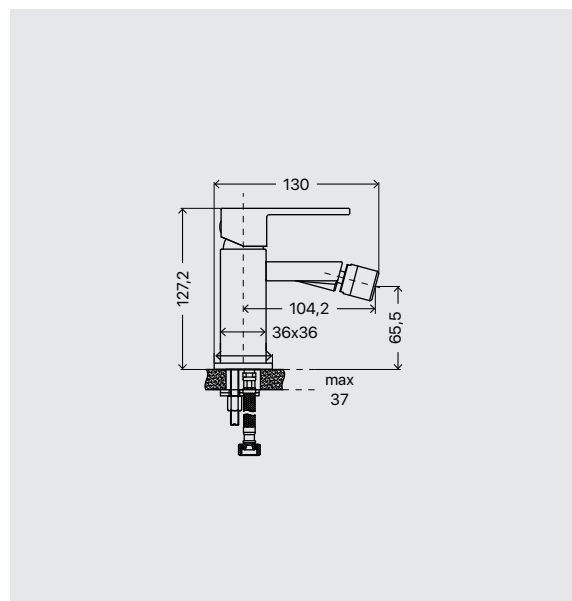

Miscelatore monocomando per bidet senza piletta di scarico, flex di connessione, cartuccia diametro Ø 25 mm con dado.

Single lever for bidet mixer without pop-up waste, connection flex, Ø 25 mm cartridge with nut.

CODICE / CODE

405.15.200

PREZZO / PRICE

I miscelatori lavabo, lavabo alto, lavabo a parete e bidet Perla sono forniti senza piletta di scarico. La piletta click-clack è acquistabile separatamente.

Perla washbasin, high washbasin, wall mounted sink and bidet mixers are supplied without pop up waste. Click-Clack pop up waste is purchasable separately.

Perla

Bidet
Bidet

Piletta
Pop up waste