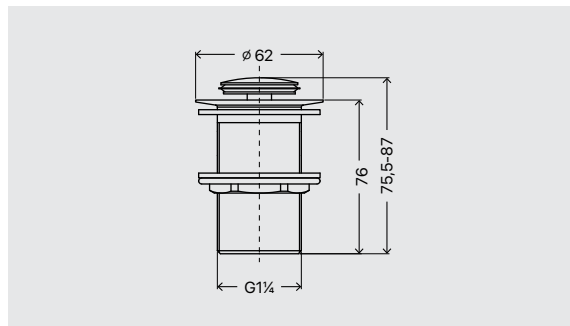

Piletta di scarico click-clack cromata.

Chrome clack-click pop up waste.

CODICE / CODE

350.10.010

PREZZO / PRICE