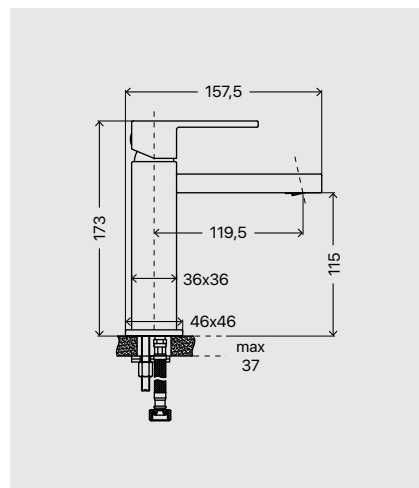

Piletta di scarico click-clack cromata.

Chrome clack-click pop up waste.

CODICE / CODE

350.10.010

PREZZO / PRICE