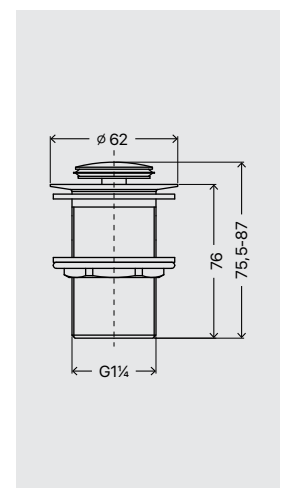

I miscelatori lavabo, lavabo alto, lavabo a parete e bidet Perla nera sono forniti senza piletta di scarico. La piletta click-clack è acquistabile separatamente.

Black perla washbasin, high washbasin, wall mounted sink and bidet mixers are supplied without pop up waste. Click-Clack pop up waste is purchasable separately.

Perla nera

Lavabo
Washbasin

Piletta
Pop up waste