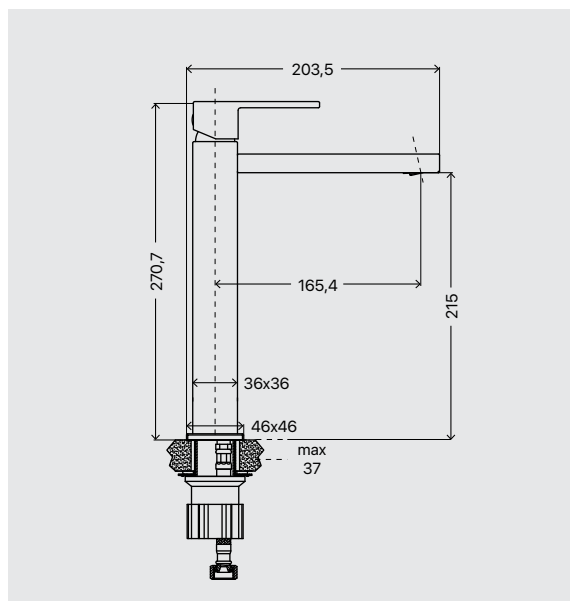

Miscelatore monocomando per lavabo alto senza piletta di scarico, flex di connessione, cartuccia diametro Ø 25 mm con scalino.

Single lever for high washbasin mixer without pop-up waste, connection flex, Ø 25 mm cartridge with small nut.

CODICE / CODE

405.16.150

PREZZO / PRICE

I miscelatori lavabo, lavabo alto, lavabo a parete e bidet Perla nera sono forniti senza piletta di scarico. La piletta click-clack è acquistabile separatamente.

Black perla washbasin, high washbasin, wall mounted sink and bidet mixers are supplied without pop up waste. Click-Clack pop up waste is purchasable separately.

Perla nera

Lavabo alto
High washbasin

Piletta
Pop up waste