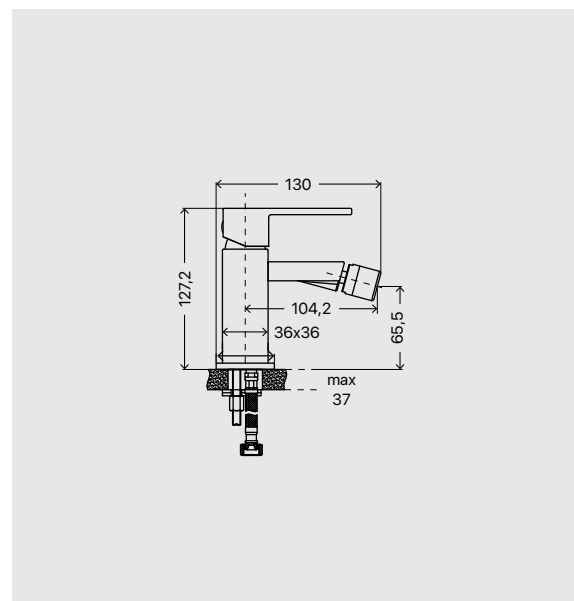

Miscelatore monocomando per bidet senza piletta di scarico, flex di connessione, cartuccia diametro Ø 25 mm con dado.

Single lever for bidet mixer without pop-up waste, connection flex, Ø 25 mm cartridge with nut.

CODICE / CODE

405.16.200

PREZZO / PRICE

I miscelatori lavabo, lavabo alto, lavabo a parete e bidet Perla nera sono forniti senza piletta di scarico. La piletta click-clack è acquistabile separatamente.
Black perla washbasin, high washbasin, wall mounted sink and bidet mixers are supplied without pop up waste. Click-Clack pop up waste is purchasable separately.

Perla nera

Bidet
Bidet

Piletta
Pop up waste