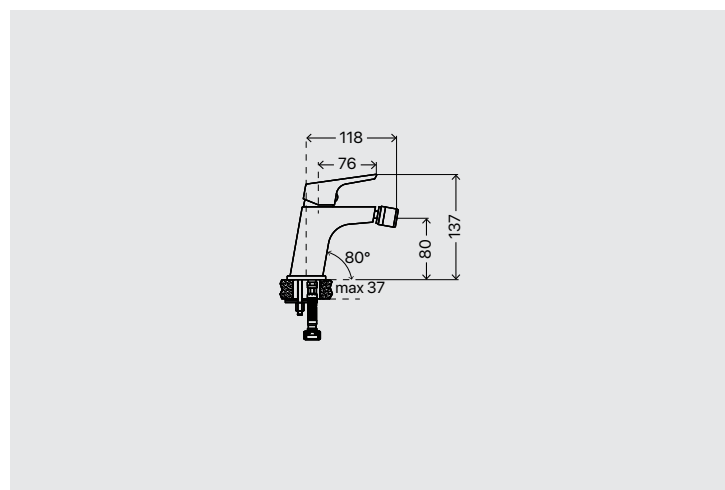

Washbasin
 High washbasin
 Bidet
 Built-in shower
 Wall-up shower
 Sink
 Built-in shower with diverter

Blow series is available with ceramic disc cartridge size Ø 35 mm. Washbasin, bidet and sink mixers are supplied with stainless steel and rubber flexible hose connection M10xF3/8 of 35 cm. length. (TÜV) and are equipped with chrome O-ring base. The brass pop-up waste is supplied only with washbasin

CODICE / CODE

405.14.150

PREZZO / PRICE

Blow

Lavabo alto
High washbasin

Miscelatore monocomando per bidet con scarico 1"1/4, flex di connessione, cartuccia Ø 35 mm.

Single lever bidet mixer with 1"1/4 pop up waste, connection flex, Ø 35 mm cartridge.

CODICE / CODE

405.14.200

PREZZO / PRICE

Blow

● ○
Bidet
Bidet

Miscelatore monocomando per doccia esterno, cartuccia diametro Ø 35 mm.

Single lever wall-up shower mixer, Ø 35 mm cartridge.

CODICE / CODE

PREZZO / PRICE

Miscelatore monocomando ad incasso per doccia, con deviatore, cartuccia diametro Ø 35 mm.

Single lever built-in shower mixer with diverter, Ø 35 mm cartridge.

CODICE / CODE

405.14.900

PREZZO / PRICE