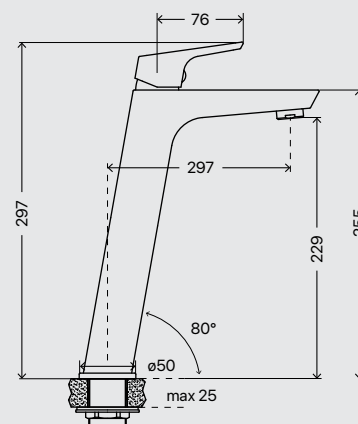

Washbasin
 High washbasin
 Bidet
 Built-in shower
 Wall-up shower
 Sink
 Built-in shower with diverter

Blow series is available with ceramic disc cartridge size Ø 35 mm. Washbasin, bidet and sink mixers are supplied with stainless steel and rubber flexible hose connection M10xF3/8 of 35 cm. length. (TÜV) and are equipped with chrome O-ring base. The brass pop-up waste is supplied only with washbasin

Caratteristiche

Features

Miscelatore monocomando per lavabo con scarico 1"1/4, flex di connessione, cartuccia Ø 35 mm.

Single lever washbasin mixer with 1"1/4 pop up waste, connection flex, Ø 35 mm cartridge.

CODICE / CODE

405.14.100

PREZZO / PRICE

Blow

Lavabo
Washbasin

Miscelatore monocomando per lavabo alto con scarico 1"1/4, flex di connessione, cartuccia Ø 35 mm ridotto.

Single lever for high washbasin mixer with 1"1/4 pop up waste, connection flex, Ø 35 mm reduced cartridge.

CODICE / CODE

405.14.150

PREZZO / PRICE

Blow

Lavabo alto
High washbasin

Miscelatore monocomando per bidet con scarico 1"1/4, flex di connessione, cartuccia Ø 35 mm.

Single lever bidet mixer with 1"1/4 pop up waste, connection flex, Ø 35 mm cartridge.