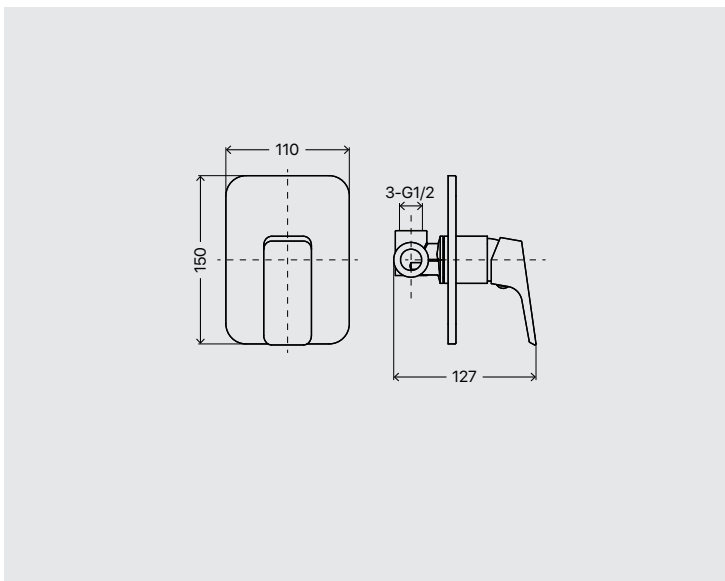

Washbasin
 High washbasin
 Bidet
 Built-in shower
 Wall-up shower
 Sink
 Built-in shower with diverter

Blow series is available with ceramic disc cartridge size Ø 35 mm. Washbasin, bidet and sink mixers are supplied with stainless steel and rubber flexible hose connection M10xF3/8 of 35 cm. length. (TÜV) and are equipped with chrome O-ring base. The brass pop-up waste is supplied only with washbasin

405.14.700

PREZZO / PRICE

Blow

Doccia esterno
Wall-up shower

Miscelatore monocomando ad incasso per doccia, cartuccia diametro Ø 35 mm.

Single lever built-in shower mixer, Ø 35 mm cartridge.

CODICE / CODE

405.14.400

PREZZO / PRICE

Miscelatore monocomando ad incasso per doccia, con deviatore, cartuccia diametro Ø 35 mm.

Single lever built-in shower mixer with diverter, Ø 35 mm cartridge.

CODICE / CODE

405.14.900

PREZZO / PRICE

Blow

● ○

Doccia incasso / Doccia incasso con deviatore
Built-in shower / Built-in shower with diverter

Miscelatore monocomando per lavello, bocca alta girevole flex di connessione, cartuccia diametro Ø 35 mm.