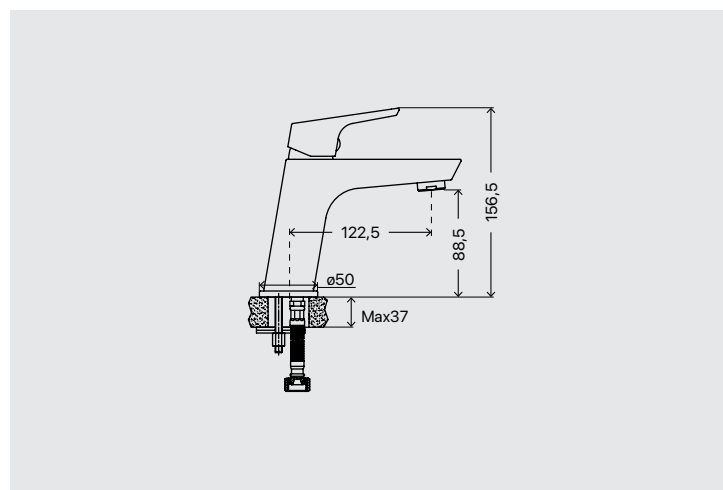

Washbasin
 High washbasin
 Bidet
 Built-in shower
 Wall-up shower
 Sink
 Built-in shower with diverter

Blow series is available with ceramic disc cartridge size Ø 35 mm. Washbasin, bidet and sink mixers are supplied with stainless steel and rubber flexible hose connection M10xF3/8 of 35 cm. length. (TÜV) and are equipped with chrome O-ring base. The brass pop-up waste is supplied only with washbasin

and bidet mixers. Wall-up shower are supplied with s-coupling with rosette.

Available also built-in shower mixer with diverter. Fixing screws are included in the carton box. The series is made of brass, presented only in chrome plated finish. Brass is verified by appropriate components specification as required by current regulations.

Caratteristiche

Features

Miscelatore monocomando per lavabo con scarico 1"1/4, flex di connessione, cartuccia Ø 35 mm.

Single lever washbasin mixer with 1"1/4 pop up waste, connection flex, Ø 35 mm cartridge.

CODICE / CODE

405.14.100

PREZZO / PRICE

Blow

Lavabo
Washbasin

Miscelatore monocomando per lavabo alto con scarico 1"1/4, flex di connessione, cartuccia Ø 35 mm ridotto.

Single lever for high washbasin mixer with 1"1/4 pop up waste, connection flex, Ø 35 mm reduced cartridge.