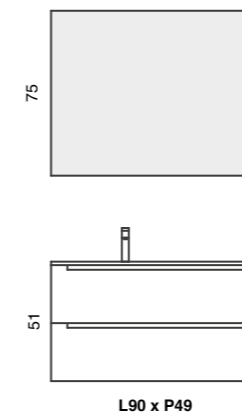

Composizione CARLA 01.
Mobile rovere nature 120 cm
2 cassetti e vano a giorno
laterale con top lavabo
integrato in mineralmarmo
vasca sinistra. Specchiera
Mary 120x75 retroilluminata.
Colonna May rovere nature
160 cm 2 ante sinistre.

Configuration CARLA 01.
Wall mounted unit 120 cm
2 drawers and 2 side
shelves with bowl offset
to left cast mineral marble
basin. Mary mirror 120x75
with LED rear lighting. May
column 2 left doors cabinet
160 cm.

Composizione CARLA 02.
Mobile rovere nature 90 cm
2 cassetti con top lavabo
integrato in mineralmarmo
vasca sinistra. Specchiera
Mary 90x75 retroilluminata.

Configuration CARLA 02.
Wall mounted unit 90 cm
2 drawers with left cast
mineral marble basin. Mary
mirror 90x75 with led rear
lighting.