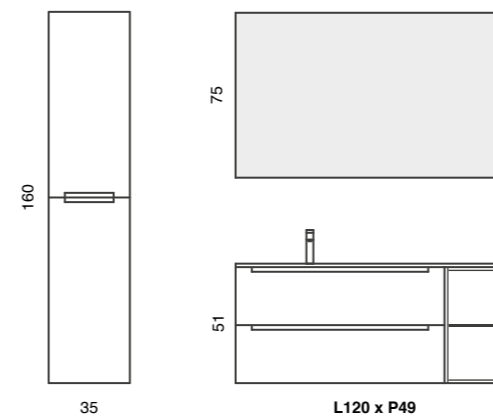

Composizione CARLA 01.
Mobile rovere nature 120 cm
2 cassetti e vano a giorno
laterale con top lavabo
integrato in mineralmarmo
vasca sinistra. Specchiera
Mary 120x75 retroilluminata.
Colonna May rovere nature
160 cm 2 ante sinistre.

Configuration CARLA 01.
Wall mounted unit 120 cm
2 drawers and 2 side
shelves with bowl offset
to left cast mineral marble
basin. Mary mirror 120x75
with LED rear lighting. May
column 2 left doors cabinet
160 cm.

Composizione CARLA 02.
Mobile rovere nature 90 cm
2 cassetti con top lavabo
integrato in mineralmarmo
vasca sinistra. Specchiera
Mary 90x75 retroilluminata.

Configuration CARLA 02.
Wall mounted unit 90 cm
2 drawers with left cast
mineral marble basin. Mary
mirror 90x75 with led rear
lighting.